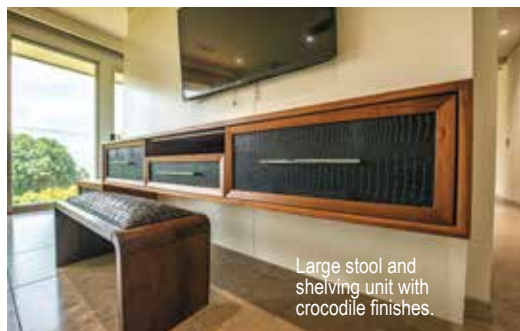

Be amazed by the creativity and talent of the 4Kitchens experts and watch them create dream furniture for your home.

Dining table and roof detail.

Cabinet and matching mirror.

Above: solid timber detail for the dining table
Left: matching bedside tables and bed head with crocodile padded detailing.

RESIDENT TREND

BESPOKE FURNITURE

Solid timber dining table with Dekton Enzo top - strong and durable.

Modern TV unit and matching large mirror.

Attention to detail.

Large stool and shelving unit with crocodile finishes.

Solid angular timber bench.

Side table.