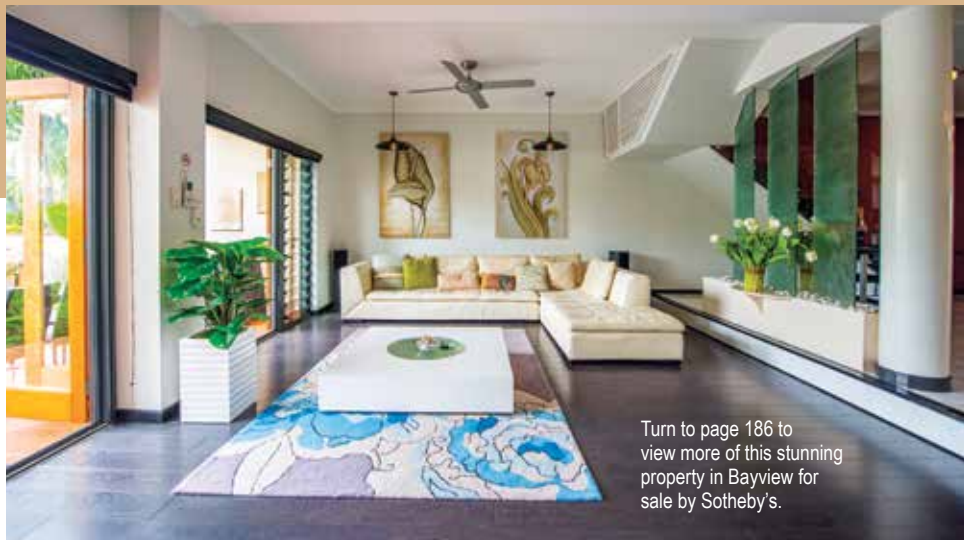

SOTHEBY'S STILL LEADING THE WAY

Turn to page 186 to view more of this stunning property in Bayview for sale by Sotheby's.